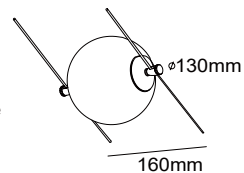

Power Box

941200

MOBO (Smoked Glass)

Model No 94145
 Material Plastic with smoked glass
 CCT 2700 / 3000 / 4000K CCT selectable
 Watts 7.2 / 7.8 / 6.8 W
 Lumen 440 / 480 / 410 lm
 Beam 360°
 CRI >90
 Colour 
 Control ALL-in-ONE for non dim, triac dim and 0-10V dim