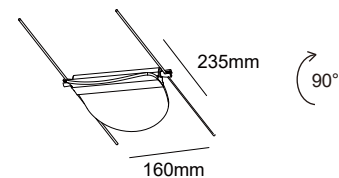

Model No 94147
Material Aluminum with PMMA diffuser
CCT 2700 / 3000 / 4000K CCT selectable
Watts 8.5 / 8.5 / 8 W
Lumen 800 / 810 / 750 lm
Beam 120°
CRI >90
Colour
Control ALL-in-ONE for non dim, triac dim and 0-10V dim