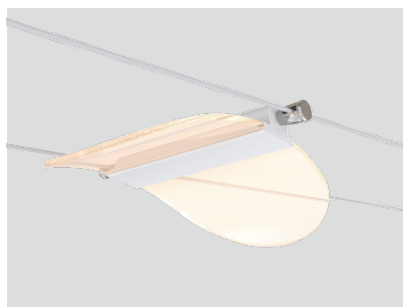

MOBO (Smoked Glass)

Model No 94145
Material Plastic with smoked glass
CCT 2700 / 3000 / 4000K CCT selectable
Watts 7.2 / 7.8 / 6.8 W
Lumen 440 / 480 / 410 lm
Beam 360°
CRI >90
Colour
Control ALL-in-ONE for non dim, triac dim and 0-10V dim

MOBO (Opal Glass)

Model No 94146
Material Plastic with opal glass
CCT 2700 / 3000 / 4000K CCT selectable
Watts 6.5 / 7.5 / 6.5 W
Lumen 640 / 710 / 610 lm
Beam 360°
CRI >90
Colour
Control ALL-in-ONE for non dim, triac dim and 0-10V dim

Butterfly

Model No 94147
Material Aluminum with PMMA diffuser
CCT 2700 / 3000 / 4000K CCT selectable
Watts 8.5 / 8.5 / 8 W
Lumen 800 / 810 / 750 lm
Beam 120°
CRI >90
Colour
Control ALL-in-ONE for non dim, triac dim and 0-10V dim

PUPA

Model No 94148
Material Plastic with opal glass
CCT 2700 / 3000 / 4000K CCT selectable
Watts 6.5 / 7.5 / 6.5 W
Lumen 640 / 710 / 610 lm
Beam 360°
CRI >90
Colour
Control ALL-in-ONE for non dim, triac dim and 0-10V dim