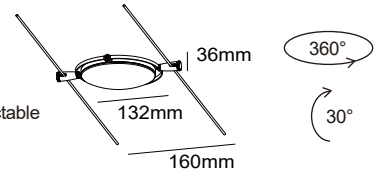

Model No	94149
Material	Aluminum with PC diffuser
CCT	2700 / 3000 / 4000K CCT selectable
Watts	11.65 / 11.6 / 11.7 W
Lumen	945 / 950 / 920 lm
Beam	120°
CRI	>90
Colour	
Control	ALL-in-ONE for non dim, triac dim and 0-10V dim