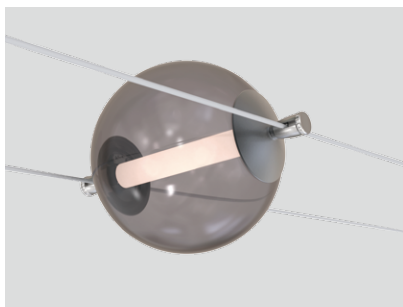

Power Box

941200

MOBO (Smoked Glass)

Model No 94145
 Material Plastic with smoked glass
 CCT 2700 / 3000 / 4000K CCT selectable
 Watts 7.2 / 7.8 / 6.8 W
 Lumen 440 / 480 / 410 lm
 Beam 360°
 CRI >90
 Colour 
 Control ALL-in-ONE for non dim, triac dim and 0-10V dim