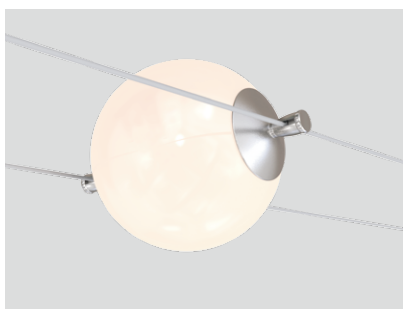

Model No 94146
Material Plastic with opal glass
CCT 2700 / 3000 / 4000K CCT selectable
Watts 6.5 / 7.5 / 6.5 W
Lumen 640 / 710 / 610 lm
Beam 360°
CRI >90
Colour
Control ALL-in-ONE for non dim, triac dim and 0-10V dim