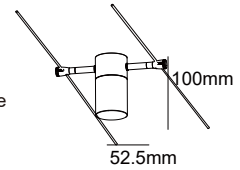

Model No	941501
Material	Aluminum with acrylic diffuser
CCT	2700 / 3000 / 4000K CCT selectable
Watts	7.45 / 7.5 / 7.48W
Lumen	590 / 615 / 610 lm
Beam	120°
CRI	>90
Colour	
Control	ALL-in-ONE for non dim, triac dim and 0-10V dim