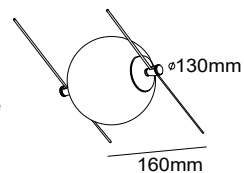

Model No 94146
Material Plastic with opal glass
CCT 2700 / 3000 / 4000K CCT selectable
Watts 6.5 / 7.5 / 6.5 W
Lumen 640 / 710 / 610 lm
Beam 360°
CRI >90
Colour
Control ALL-in-ONE for non dim, triac dim and 0-10V dim