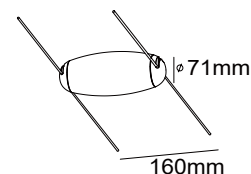

Model No 94148
Material Plastic with opal glass
CCT 2700 / 3000 / 4000K CCT selectable
Watts 6.5 / 7.5 / 6.5 W
Lumen 640 / 710 / 610 lm
Beam 360°
CRI >90
Colour
Control ALL-in-ONE for non dim, triac dim and 0-10V dim