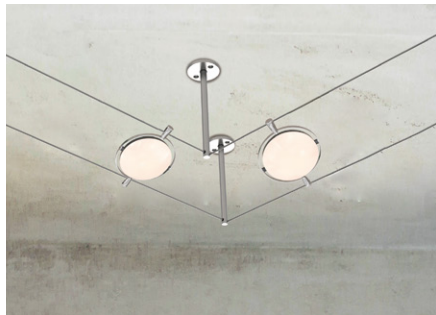

2023
CABLE SYSTEM
LOW VOLTAGE

Buckingham

- **UNIVERSAL** system operates either non-dime and Triac dime or 0-10V dime function, CCT selectable, in the same system. ALL-in -ONE system for all kinds of dimmable application.
- **LOW VOLTAGE 24V** system for safety installation, 200W maximized large number of fixtures.
- Well designed hardware is very helpful in free-limitation lay-out for all kinds of application, on ceiling, wall to wall, and ceiling to wall.
- Special design on stem hardware allows cable go-through ceiling or wall to connect the power invisibly.
- Fixtures are optional for various colors. Except Chrome, Black, and White, more in trendy colors of Rose Gold, Satin Nickel, and Matt Silver.
- **LOW VOLTAGE CABLE SYSTEM** is designed for restaurants, hospitality industry, open spaces, leisure areas, entertainment areas, and private rooms.

Ceiling to wall
(941206)

On Ceiling
(941206)

Diverter Turn Around
(941208)

Wall to Wall
(941202)

Accessories

941201
Holder
Chrome/2 pcs

941202
Holder with tensioner
Chrome/2 pcs
Adjustable length 50 mm (2 in)

941203
Flexible holder
Chrome/2 pcs

941204
Flexible holder with tensioner
Chrome/2 pcs
Adjustable length 50 mm (2 in)

941205
Short Stem
Chrome/2 pcs
Hight 100 mm (4 in)

941206
Long Stem
Chrome/2 pcs
Hight 160 mm (6.3 in)